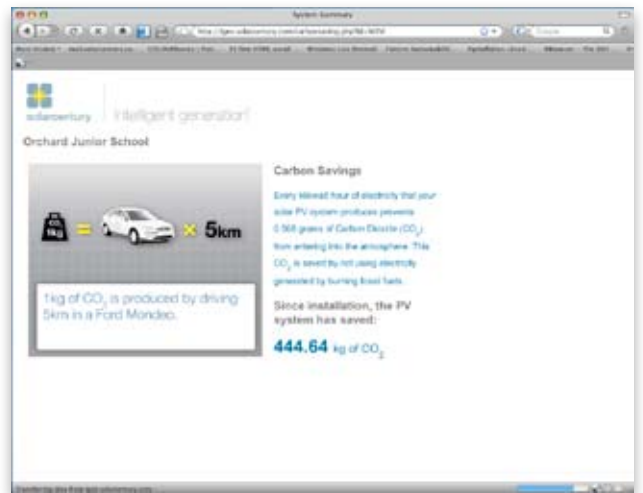

Carbon savings

This page shows the total amount of CO₂ emissions saved by the clean electricity production from your solar PV installation. The graphic shows some comparison data.