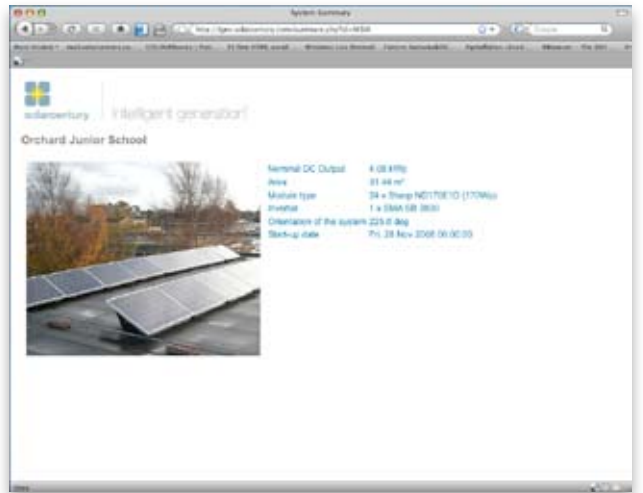

The steps below show how the site can be used:

System homepage

This is the page you will view when clicking the link provided by Solarcentury. This page has three headings; **System Performance** - under which the energy generated to date is shown, **Carbon Savings** - the amount of CO₂ your system has saved, and **System Summary** - the size and install date of your system. **All three of these headings are links.**

To return to this homepage at any time from other pages on the site, **just click your system name** underneath the Solarcentury logo.

System Performance

This page shows a line graph of your solar PV system's output. The graph shows time along the horizontal axis and kW (kilowatts - instantaneous power) up the vertical axis.

The other bar graphs in this section show kWhs (kilowatt hours - or 'units' as shown on utility electricity bills). These units are measures of energy, rather than instantaneous power. A kilowatt hour is a measure of the work done by one kilowatt of energy for one hour.

Carbon savings

This page shows the total amount of CO₂ emissions saved by the clean electricity production from your solar PV installation. The graphic shows some comparison data.

System summary

This page provides the system data - such as the size of the system, the install date and other technical information.